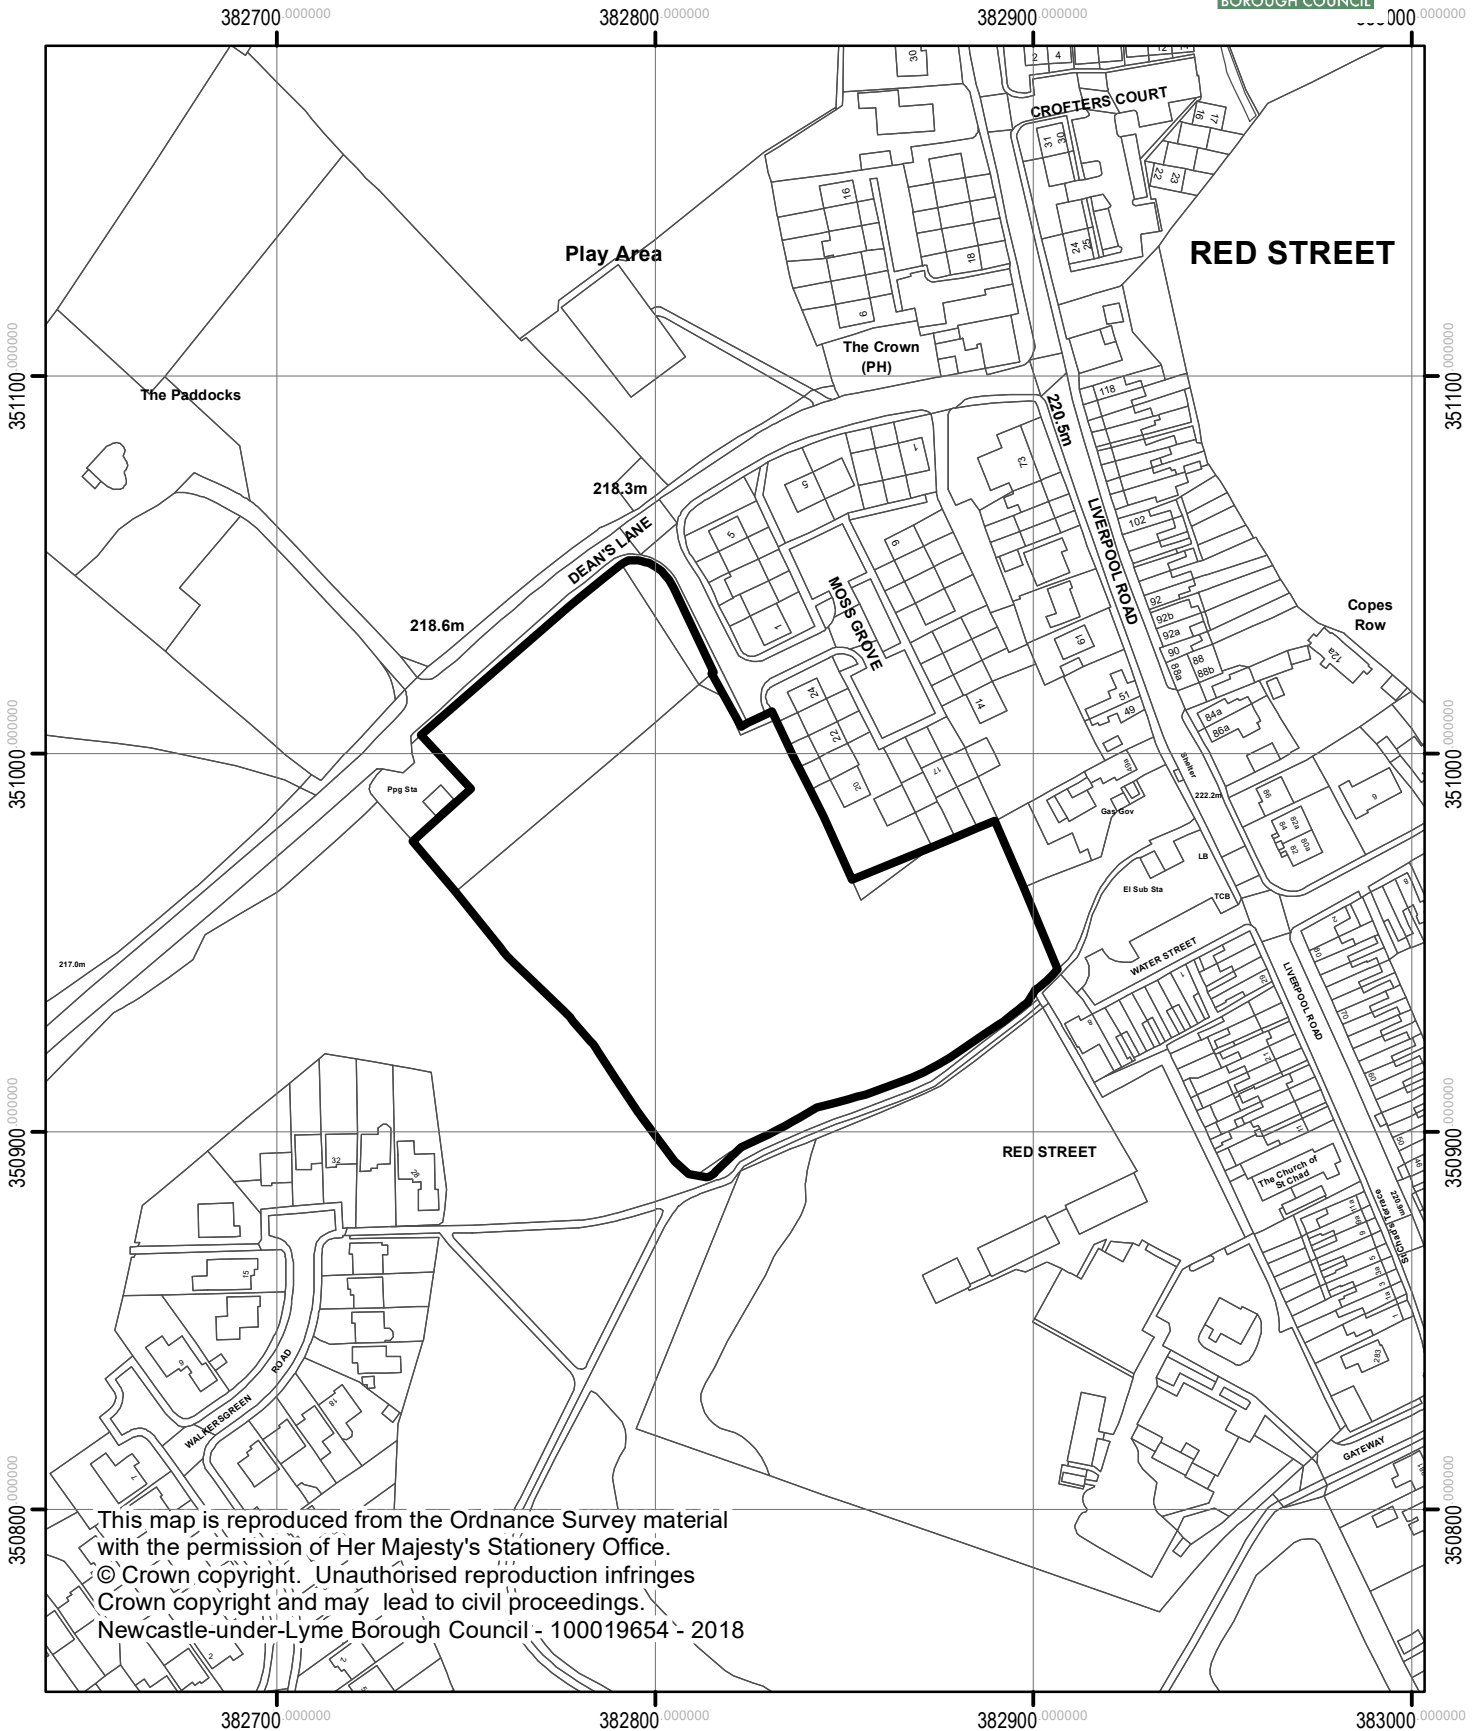

Land at Deans Lane, Red Street
Talke, ST5 6BG

NEWCASTLE
UNDER LYME
BOROUGH COUNCIL

This map is reproduced from the Ordnance Survey material with the permission of Her Majesty's Stationery Office.
© Crown copyright. Unauthorised reproduction infringes Crown copyright and may lead to civil proceedings.
Newcastle-under-Lyme Borough Council - 100019654 - 2018